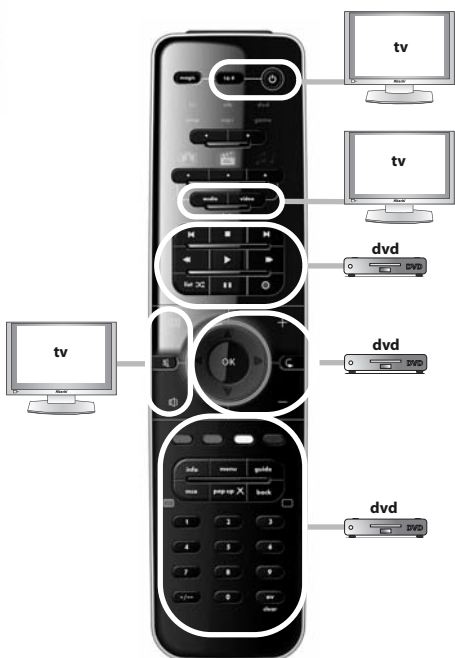

watch tv

: **1** = tv + stb

watch tv

: 2 = tv + stb + amp

watch tv

: 3 = tv + amp

ONE FOR ALL SmartControl™

watch movie : **1** = tv + dvd