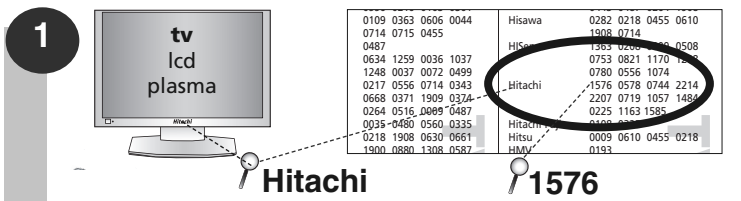

tv	TV	: Television / HDTV / LCD / Plasma / Projector / Rear Projector	3
stb	SAT	: Satellite Receiver / Set-Top-Box / IPTV / DVB-S / DVB-T / Freeview (UK) / TNT (F) / Digitenne (NL) / SAT/HDD	9
	CBL	: Cable Converter / Set-Top-Box / IPTV / DVB-C	11
	VAC	: Video Accessory like Media Centres / AV Accessories / AV Selectors	12
dvd	DVD	: DVD Player / DVD-R / Blu-ray / DVD Home Cinema / DVD Combi / DVD/HDD	13
	LASER	: Laserdisc	13
amp	MIS	: Miscellaneous Audio	12
	AMP	: Audio / Amplifier / Active Speaker System	12
	TUNER	: Audio / Audio Receiver/Tuner/Amplifier / (DVD) Home Cinema	12
mp3	Mp3	: Mp3 / iPod docks	16
	MIS	: Miscellaneous Audio	12
	AMP	: Audio / Amplifier / Active Speaker System	12
	TUNER	: Audio / Audio Receiver/Tuner/Amplifier / (DVD) Home Cinema	12
game	GAME	: Game Console / PS2 / Xbox 360	16
	MC	: Media Center	16
	DVD	: DVD Player / DVD-R / Blu-ray / DVD Home Cinema / DVD Combi / DVD/HDD	13

ATTENTION: If your original remote control did not have a Power key please press "pause" instead at step 5. Please start a dvd/mp3 playing before performing Direct Code Set up.