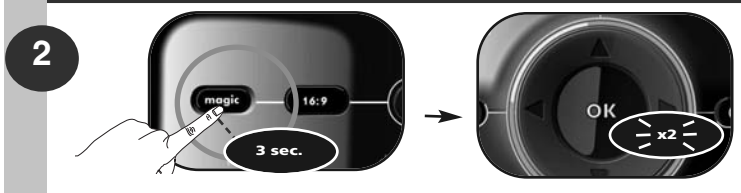

tv	TV	: Television / HDTV / LCD / Plasma / Projector / Rear Projector	3
stb	SAT	: Satellite Receiver / Set-Top-Box / IPTV / DVB-S / DVB-T / Freeview (UK) / TNT (F) / Digitenne (NL) / SAT/HDD	9
	CBL	: Cable Converter / Set-Top-Box / IPTV / DVB-C	11
	VAC	: Video Accessory like Media Centres / AV Accessories / AV Selectors	12
dvd	DVD	: DVD Player / DVD-R / Blu-ray / DVD Home Cinema / DVD Combi / DVD/HDD	13
	LASER	: Laserdisc	13
amp	MIS	: Miscellaneous Audio	12
	AMP	: Audio / Amplifier / Active Speaker System	12
	TUNER	: Audio / Audio Receiver/Tuner/Amplifier / (DVD) Home Cinema	12
mp3	Mp3	: Mp3 / iPod docks	16
	MIS	: Miscellaneous Audio	12
	AMP	: Audio / Amplifier / Active Speaker System	12
	TUNER	: Audio / Audio Receiver/Tuner/Amplifier / (DVD) Home Cinema	12
game	GAME	: Game Console / PS2 / Xbox 360	16
	MC	: Media Center	16
	DVD	: DVD Player / DVD-R / Blu-ray / DVD Home Cinema / DVD Combi / DVD/HDD	13

ATTENTION: If your original remote control did not have a Power key please press "pause" instead at step 5. Please start a dvd/mp3 playing before performing Direct Code Set up.