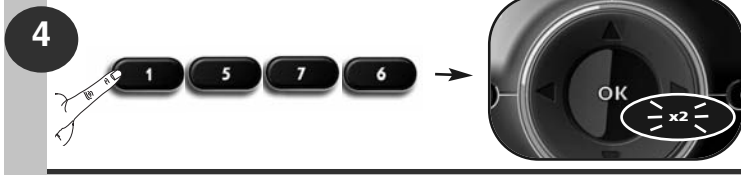

tv	TV	: Television / HDTV / LCD / Plasma / Projector / Rear Projector	3
stb	SAT	: Satellite Receiver / Set-Top-Box / IPTV / DVB-S / DVB-T / Freeview (UK) / TNT (F) / Digitenne (NL) / SAT/HDD	9
	CBL	: Cable Converter / Set-Top-Box / IPTV / DVB-C	11
	VAC	: Video Accessory like Media Centres / AV Accessories / AV Selectors	12
dvd	DVD	: DVD Player / DVD-R / Blu-ray / DVD Home Cinema / DVD Combi / DVD/HDD	13
	LASER	: Laserdisc	13
amp	MIS	: Miscellaneous Audio	12
	AMP	: Audio / Amplifier / Active Speaker System	12
	TUNER	: Audio / Audio Receiver/Tuner/Amplifier / (DVD) Home Cinema	12
mp3	Mp3	: Mp3 / iPod docks	16
	MIS	: Miscellaneous Audio	12
	AMP	: Audio / Amplifier / Active Speaker System	12
	TUNER	: Audio / Audio Receiver/Tuner/Amplifier / (DVD) Home Cinema	12
game	GAME	: Game Console / PS2 / Xbox 360	16
	MC	: Media Center	16
	DVD	: DVD Player / DVD-R / Blu-ray / DVD Home Cinema / DVD Combi / DVD/HDD	13

ATTENTION: If your original remote control did not have a Power key please press "pause" instead at step 5. Please start a dvd/mp3 playing before performing Direct Code Set up.