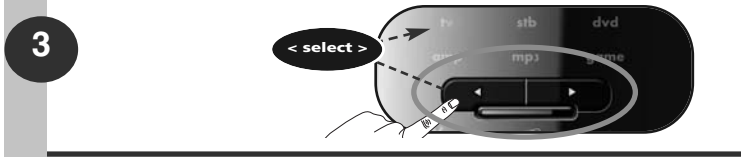

tv	TV	: Television / HDTV / LCD / Plasma / Projector / Rear Projector	3
stb	SAT	: Satellite Receiver / Set-Top-Box / IPTV / DVB-S / DVB-T / Freeview (UK) / TNT (F) / Digitenne (NL) / SAT/HDD	9
	CBL	: Cable Converter / Set-Top-Box / IPTV / DVB-C	11
	VAC	: Video Accessory like Media Centres / AV Accessories / AV Selectors	12
dvd	DVD	: DVD Player / DVD-R / Blu-ray / DVD Home Cinema / DVD Combi / DVD/HDD	13
	LASER	: Laserdisc	13
amp	MIS	: Miscellaneous Audio	12
	AMP	: Audio / Amplifier / Active Speaker System	12
	TUNER	: Audio / Audio Receiver/Tuner/Amplifier / (DVD) Home Cinema	12
mp3	Mp3	: Mp3 / iPod docks	16
	MIS	: Miscellaneous Audio	12
	AMP	: Audio / Amplifier / Active Speaker System	12
	TUNER	: Audio / Audio Receiver/Tuner/Amplifier / (DVD) Home Cinema	12
game	GAME	: Game Console / PS2 / Xbox 360	16
	MC	: Media Center	16
	DVD	: DVD Player / DVD-R / Blu-ray / DVD Home Cinema / DVD Combi / DVD/HDD	13

ATTENTION: If your original remote control did not have a Power key please press "pause" instead at step 5. Please start a dvd/mp3 playing before performing Direct Code Set up.