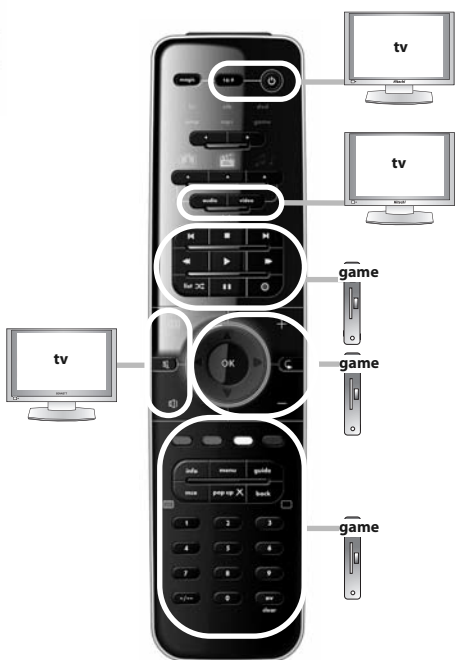

watch tv

: **1** = tv + stb

watch tv

: 2 = tv + stb + amp

watch tv

: 3 = tv + amp

ONE FOR ALL SmartControl™

watch movie : **1** = tv + dvd

watch movie : **2** = tv + dvd + amp

watch movie : 3 = tv + game

watch movie : 4 = tv + game + amp

ONE FOR ALL SmartControl™

listen to music : **1** = amp + mp3

listen to music : **2** = amp + dvd

listen to music : **3** = amp + game